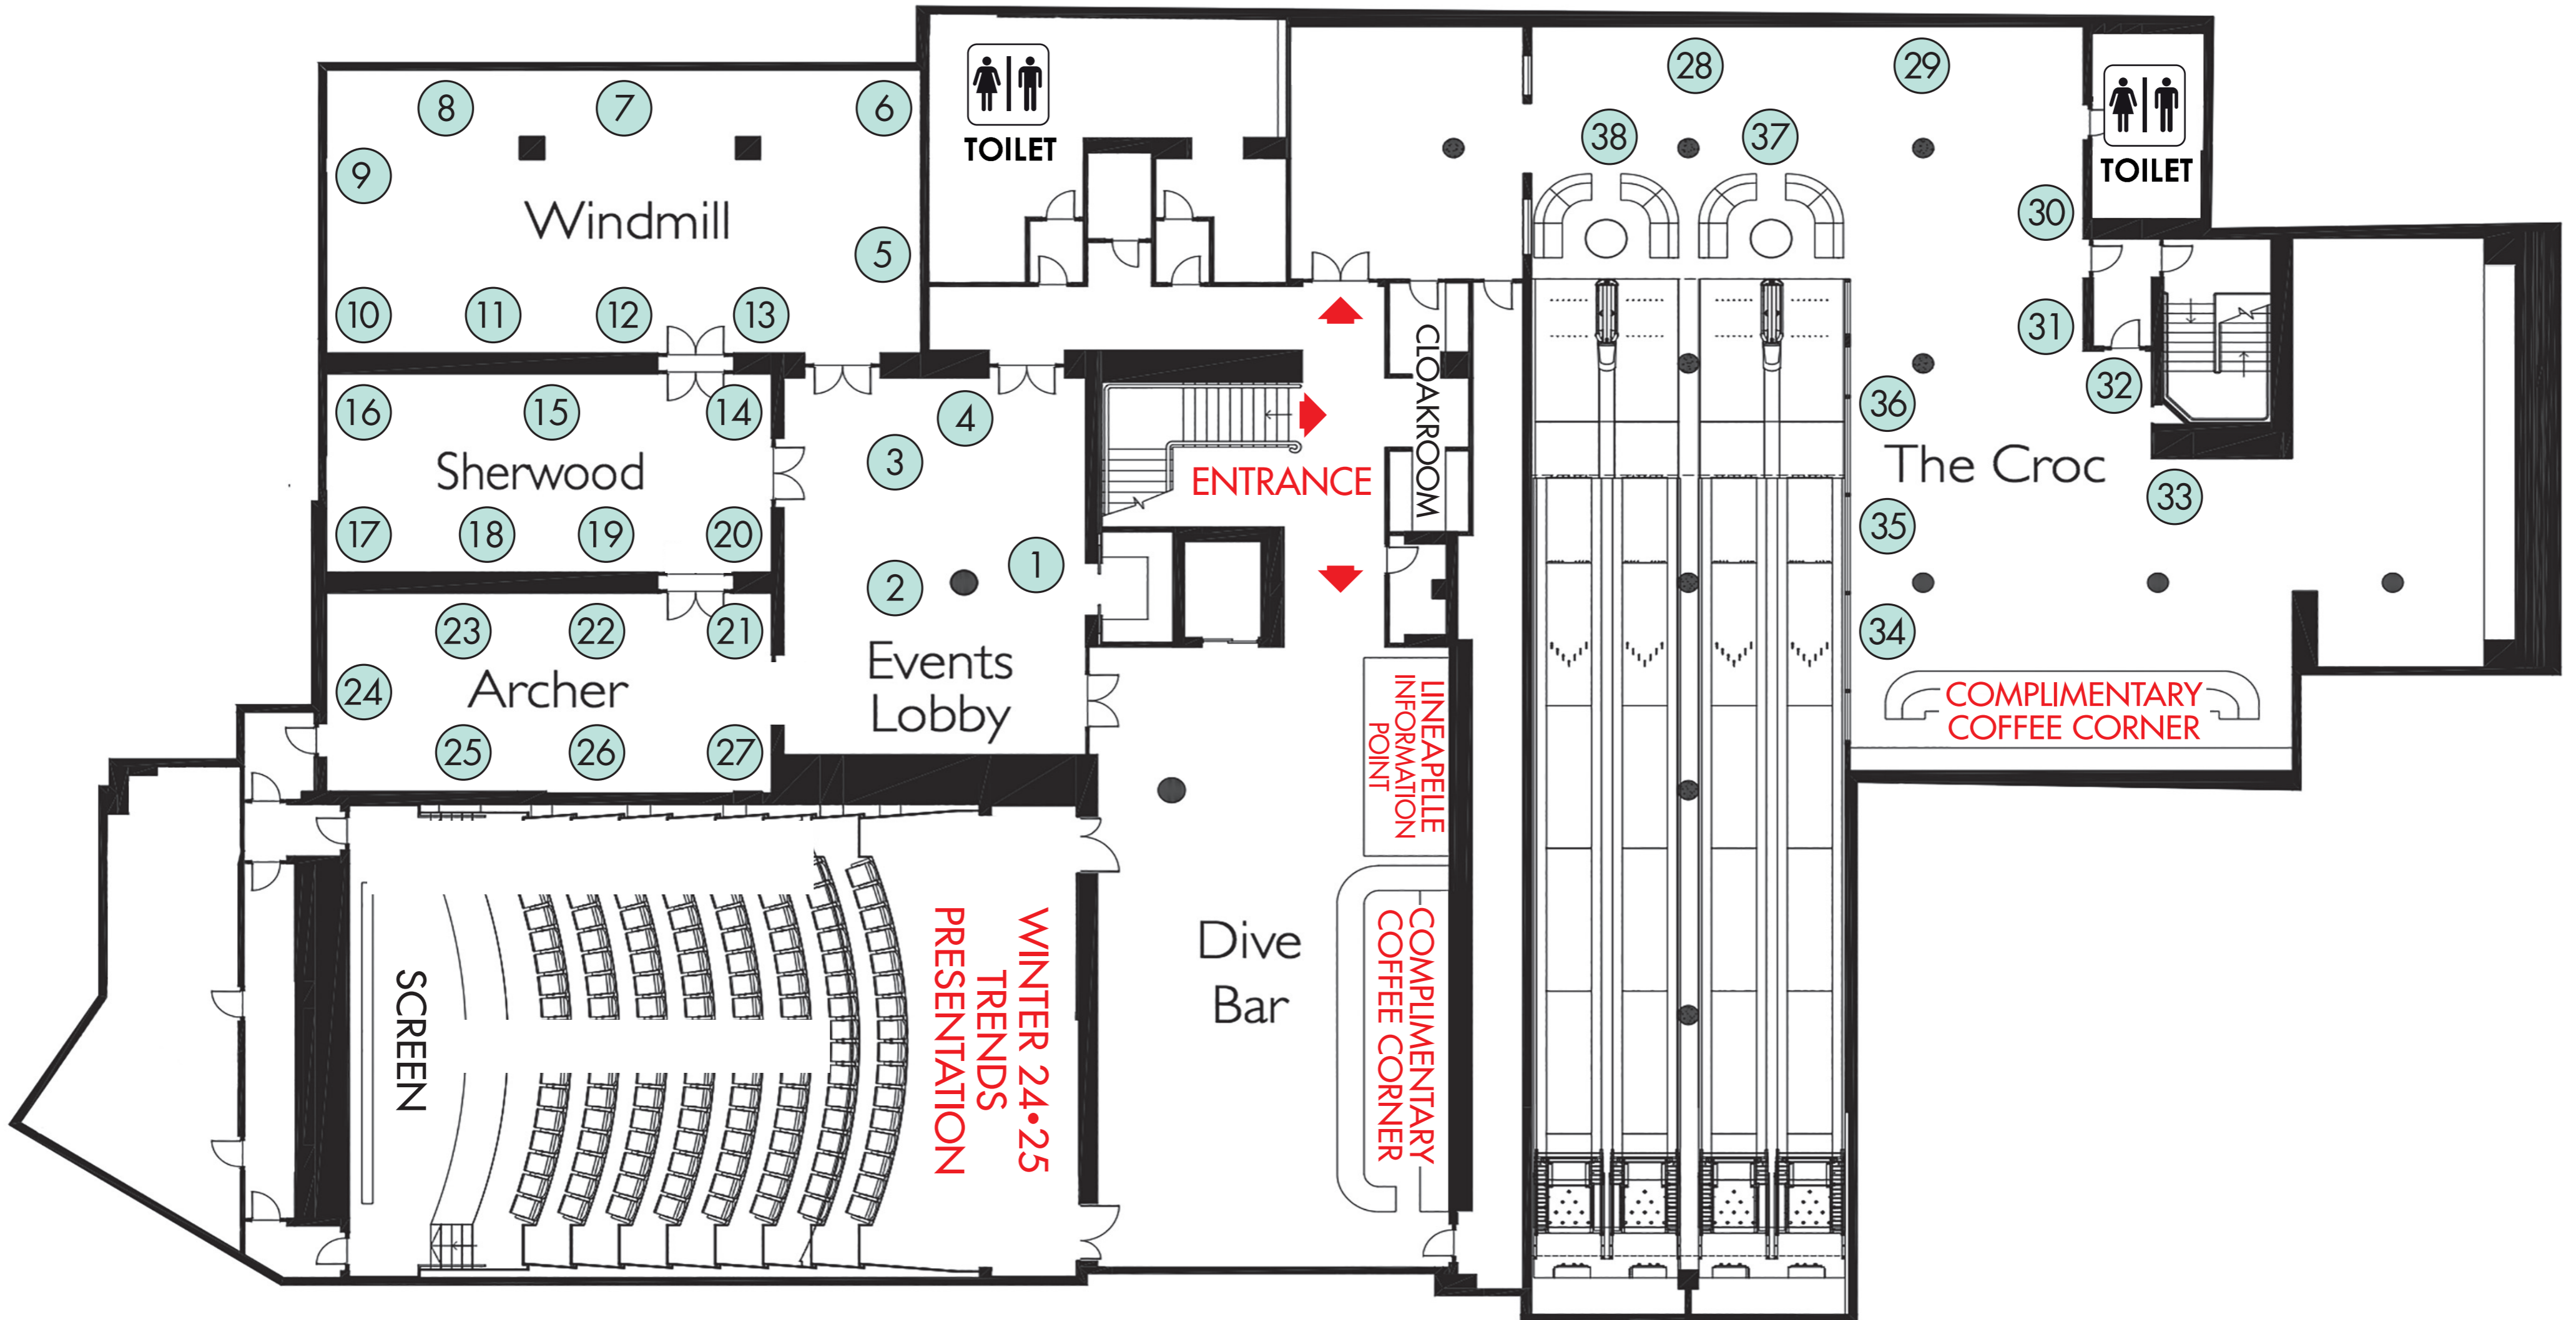

EVENTS FLOOR PLAN • HAM YARD HOTEL • 11 JULY 2023

SCREEN

WINTER 24•25
TRENDS
PRESENTATION

Dive
Bar

ENTRANCE

LINEAPELLE
INFORMATION
POINT

COMPLIMENTARY
COFFEE CORNER

COMPLIMENTARY
COFFEE CORNER

TOILET

TOILET